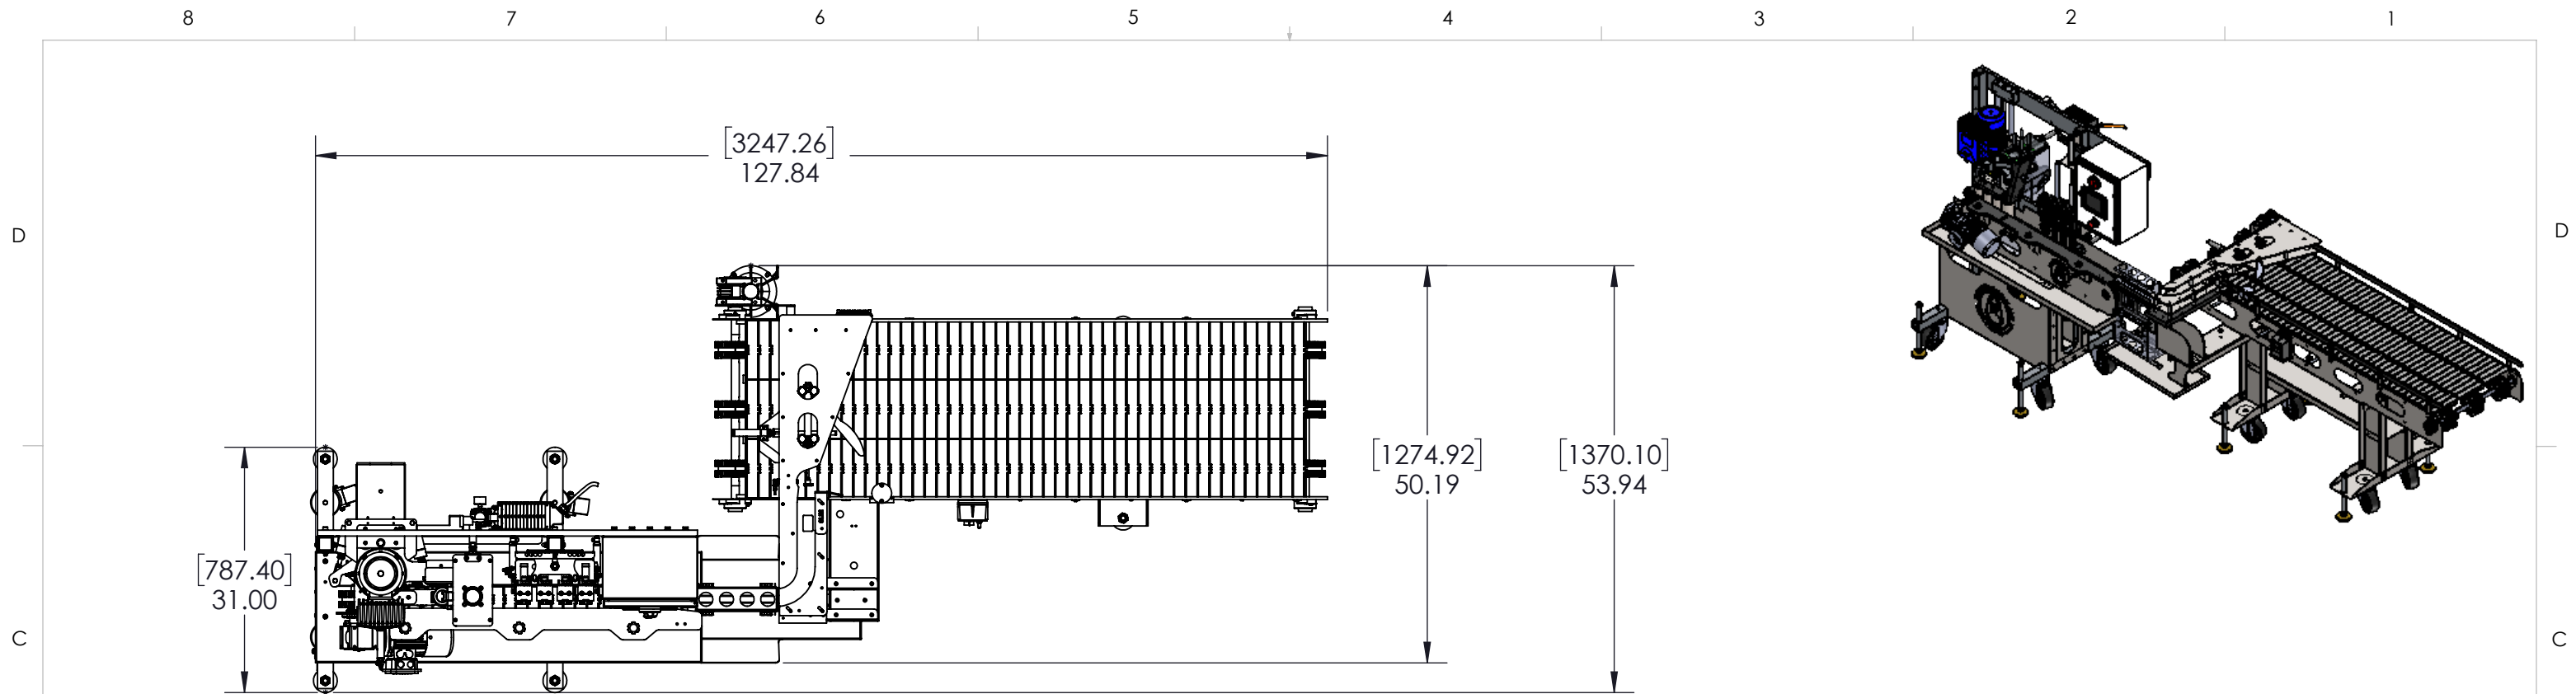

8 7 6 5 4 3 2 1

D
C
B
A

CAN EXIT HEIGHT

QTY: 1
Material: Material <not specified>
Stock size: X
Part Name:
PART #: CRAFT-000
Date: 9/27/2023

Scale: 1:20

8 7 6 5 4 3 2 1

QTY: 1
 Material: Material <not specified>
 Stock size: X
 Part Name:
 PART #: CRAFT-000
 Date: 8/13/2021

Scale: 1:20