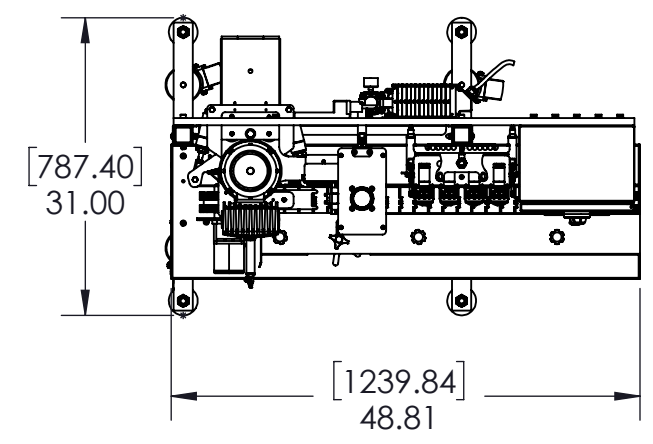

8 7 6 5 4 3 2 1

D
C
B
A

CAN EXIT HEIGHT

QTY: 1
Material: Material <not specified>
Stock size: X
Part Name:
PART #: CRAFT-000
Date: 9/27/2023

Scale: 1:20

8 7 6 5 4 3 2 1

QTY: 1
 Material: Material <not specified>
 Stock size: X
 Part Name:
 PART #: CRAFT-000
 Date: 8/13/2021

Scale: 1:20