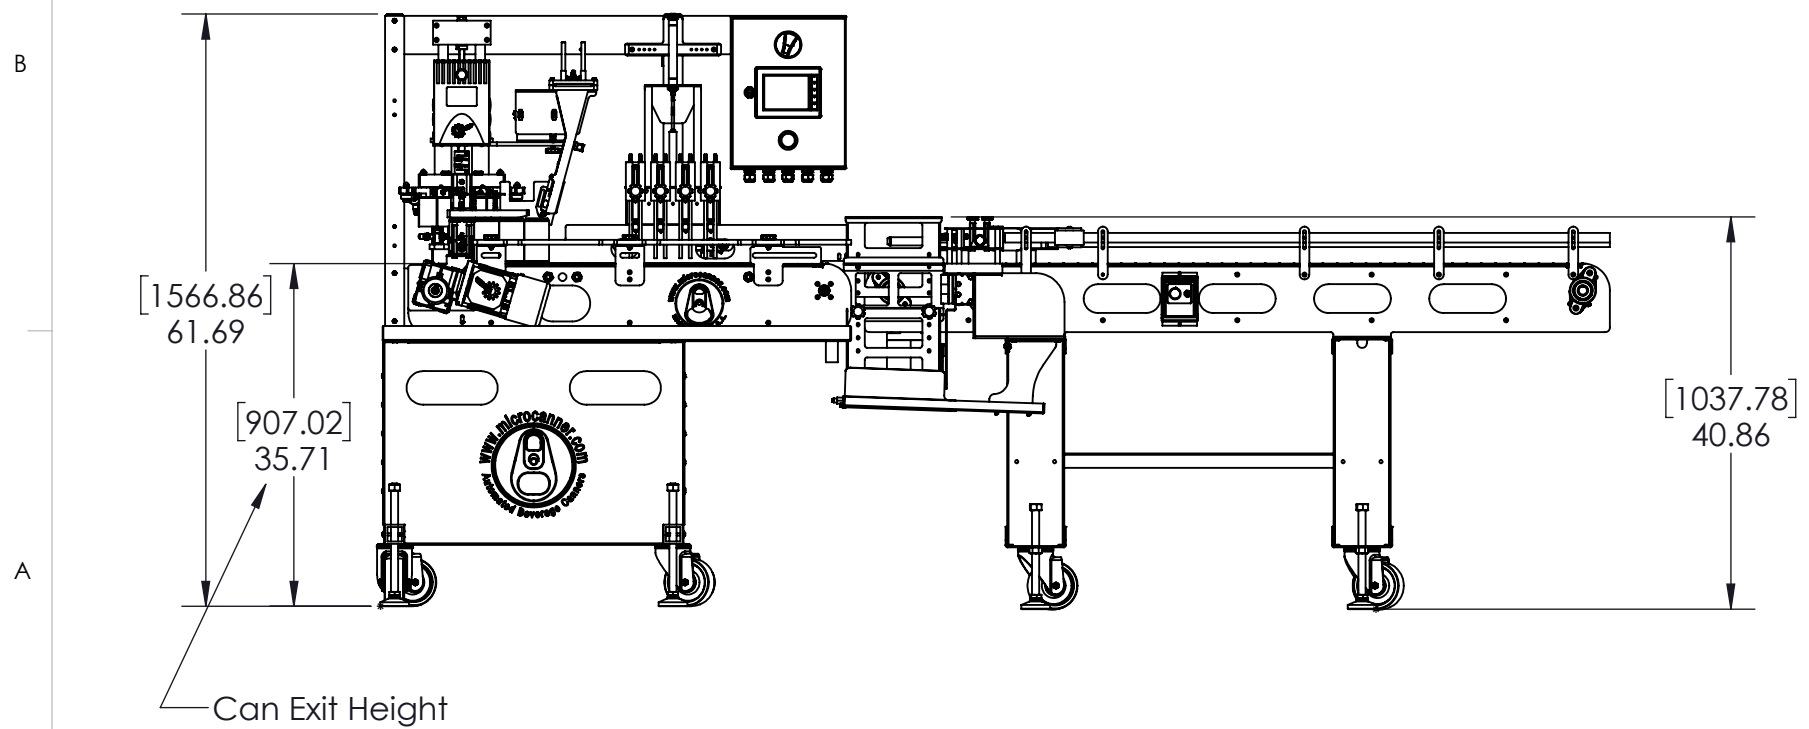

8 7 6 5 4 3 2 1

D
C
B
A

CAN EXIT HEIGHT

QTY: 1
Material: Material <not specified>
Stock size: X
Part Name:
PART #: CRAFT-000
Date: 9/27/2023

Scale: 1:20

8 7 6 5 4 3 2 1

QTY: 1
 Material: Material <not specified>
 Stock size: X
 Part Name:
 PART #: CRAFT-000
 Date: 8/13/2021

Scale: 1:20