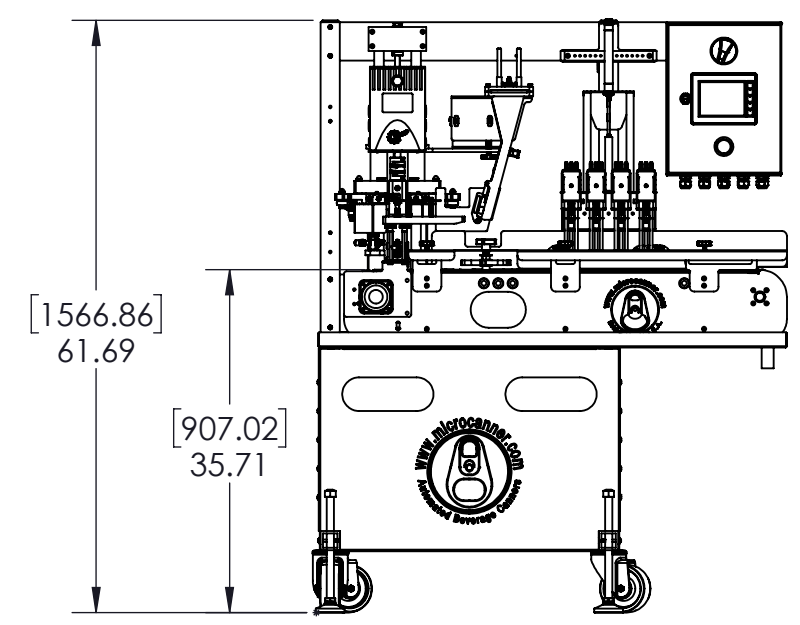

8 7 6 5 4 3 2 1

D
C
B
A

CAN EXIT HEIGHT

QTY: 1
Material: Material <not specified>
Stock size: X
Part Name:
PART #: CRAFT-000
Date: 9/27/2023

Scale: 1:20

8 7 6 5 4 3 2 1

QTY: 1
 Material: Material <not specified>
 Stock size: X
 Part Name:
 PART #: CRAFT-000
 Date: 8/13/2021

Scale: 1:20