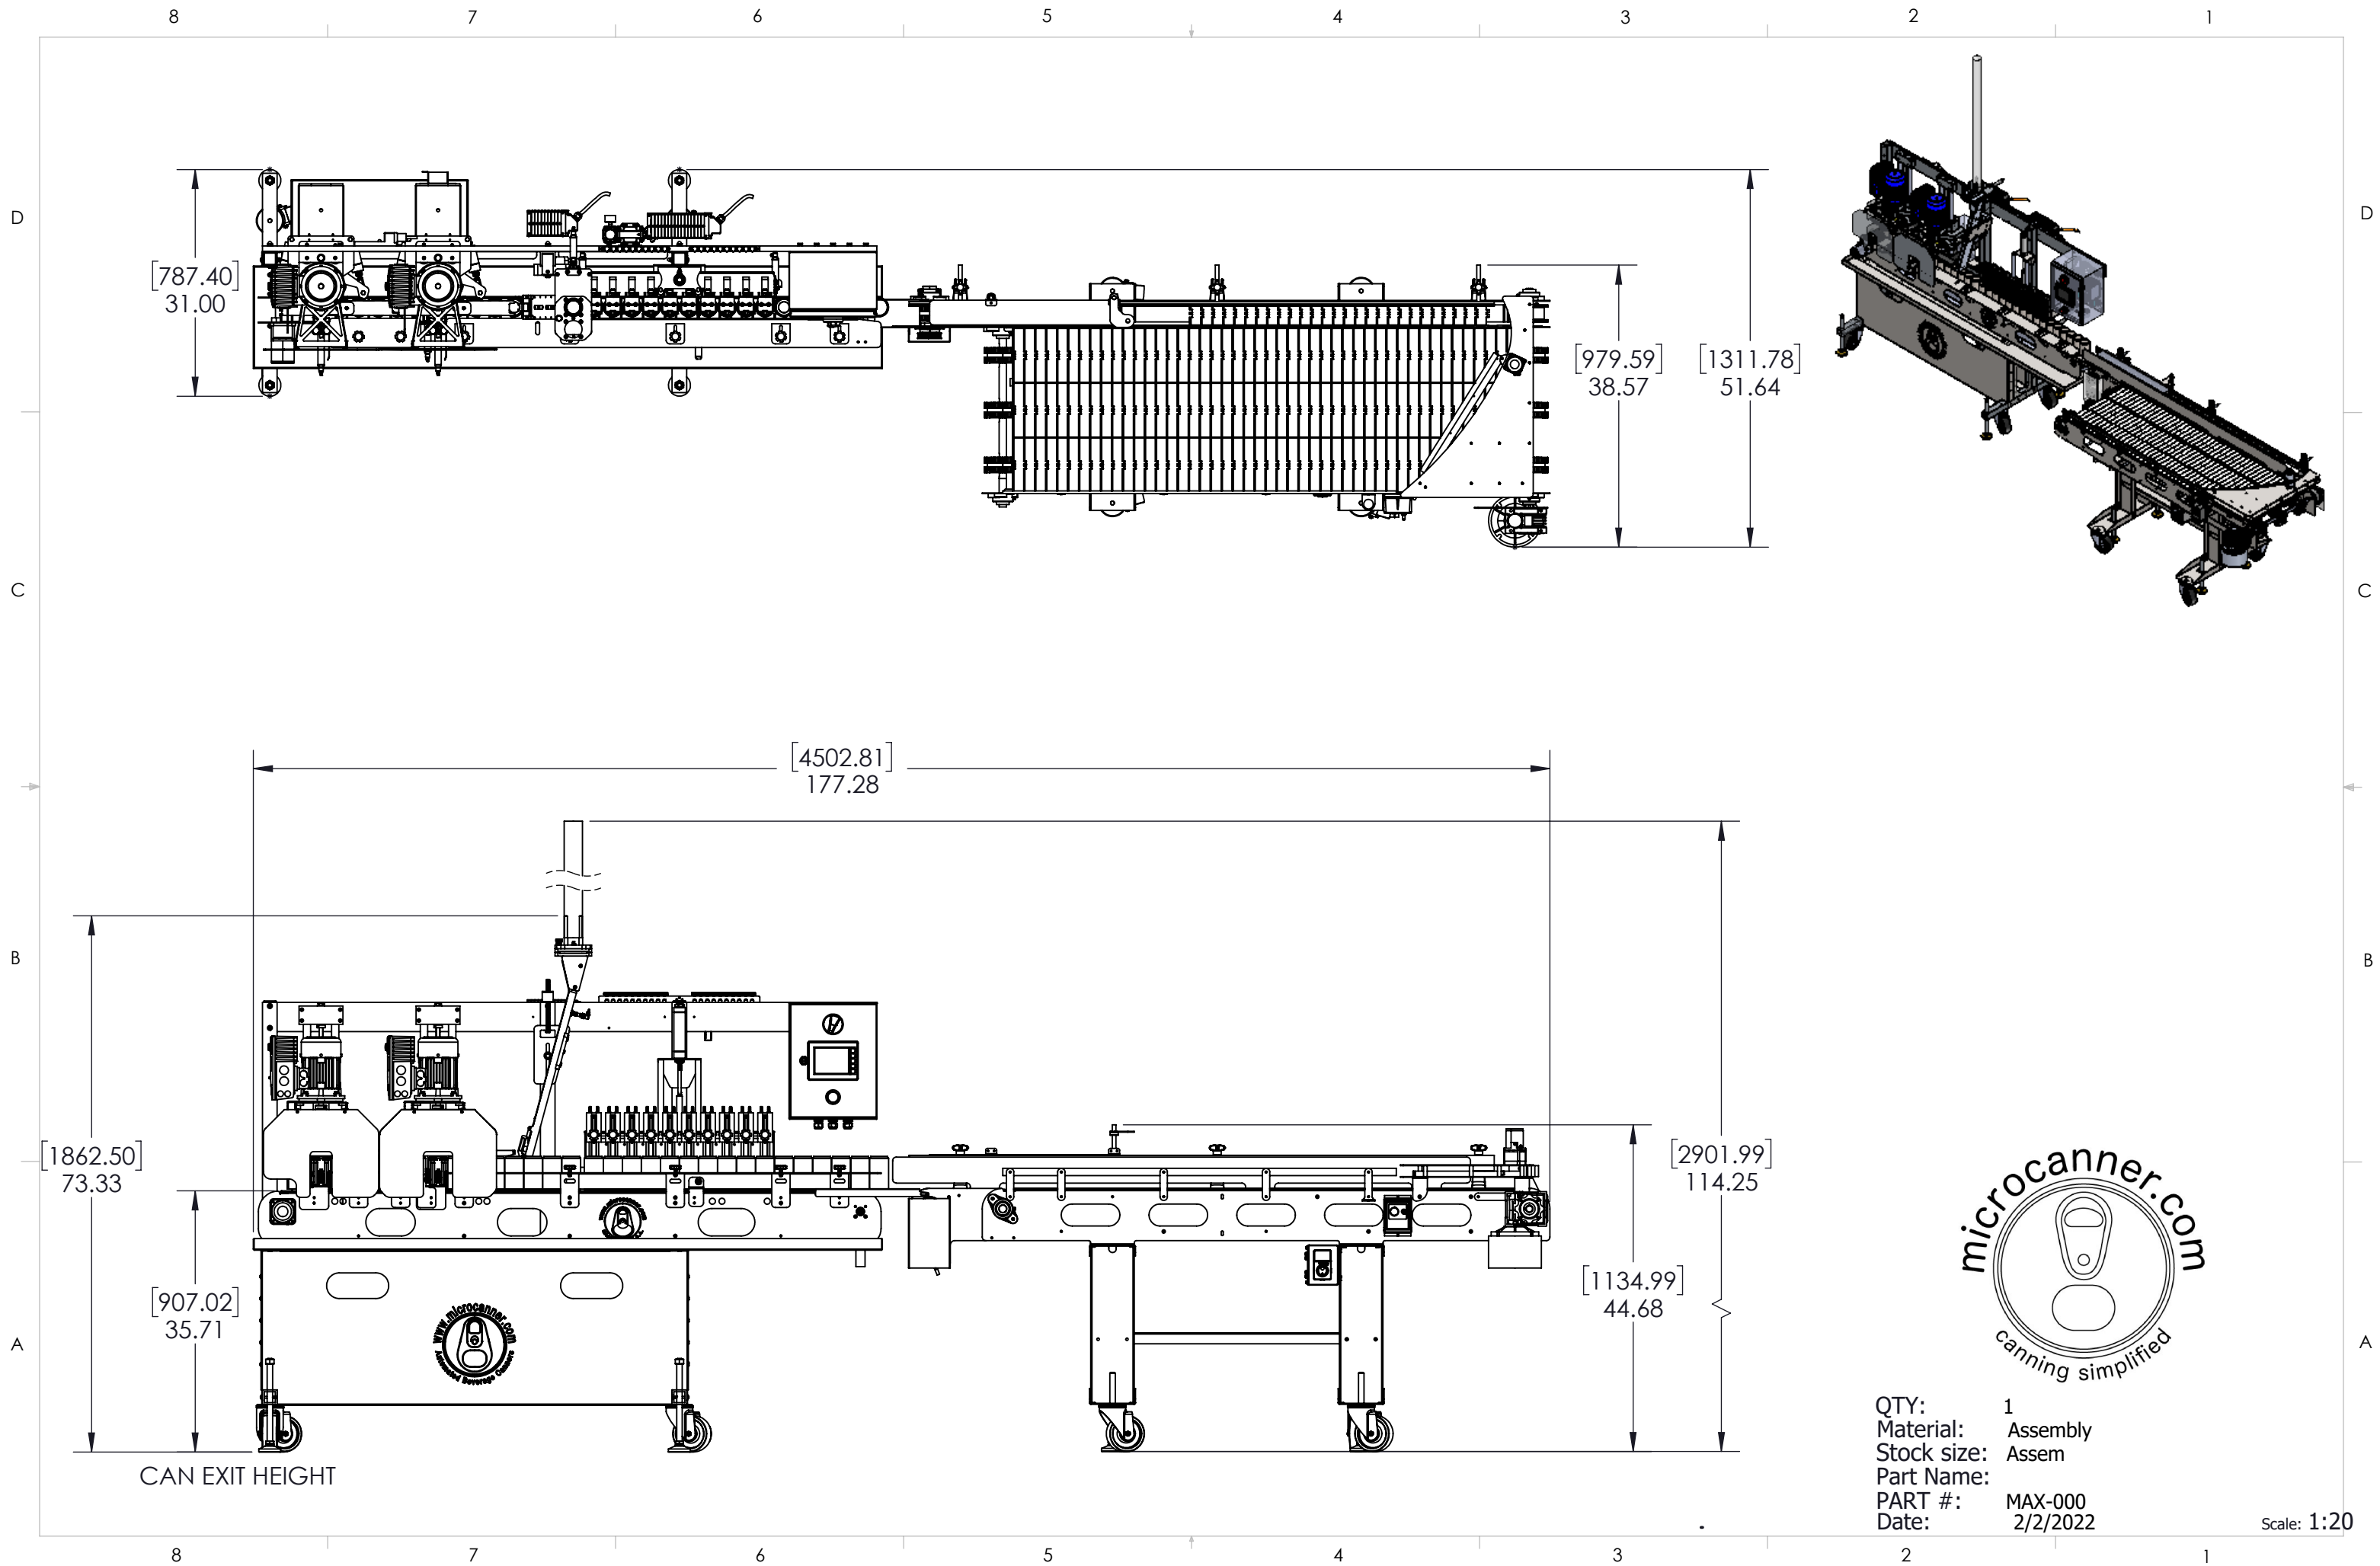

8 7 6 5 4 3 2 1

D
C
B
A

D
C
B
A

QTY: 1
 Material: Assembly
 Stock size: Assem
 Part Name:
 PART #: MAX-000
 Date: 9/27/2023

Scale: 1:20

8 7 6 5 4 3 2 1

QTY: 1
 Material: Assembly
 Stock size: Assem
 Part Name:
 PART #: MAX-000
 Date: 2/2/2022

Scale: 1:20