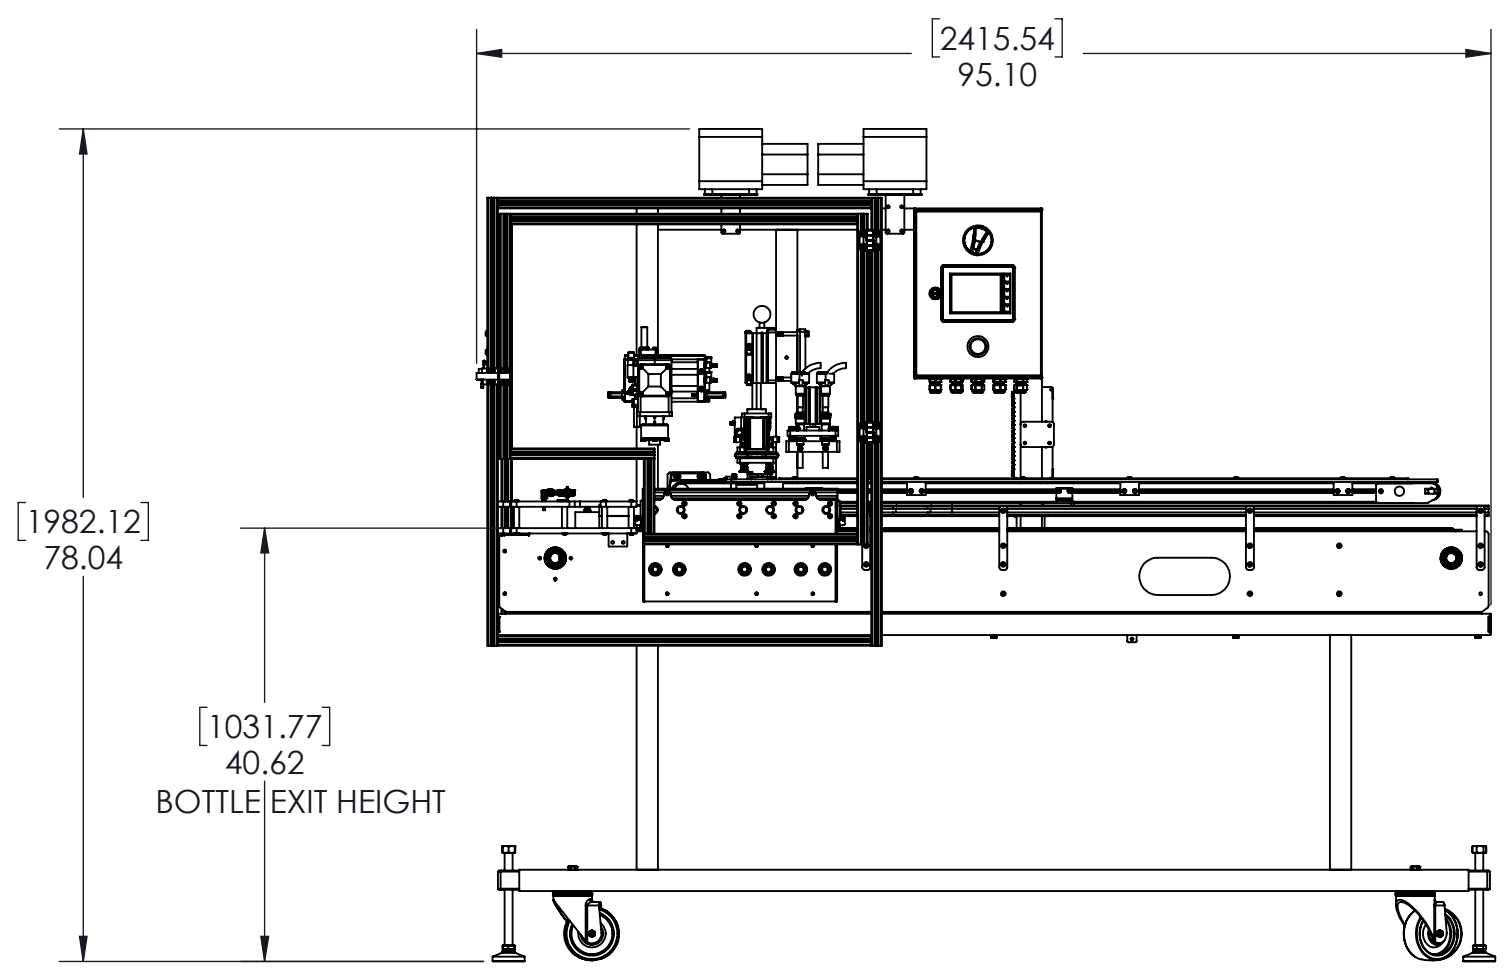

8 7 6 5 4 3 2 1

D
C
B
A

D
C
B
A

QTY: QTY
 Material: ASSY
 Stock size: ASSEMBLY
 Part Name: NRD FULL ASSEMBLY
 PART #: NRD FULL ASSEMBLY
 Date: 8/14/2024

Scale: 1:18

8 7 6 5 4 3 2 1