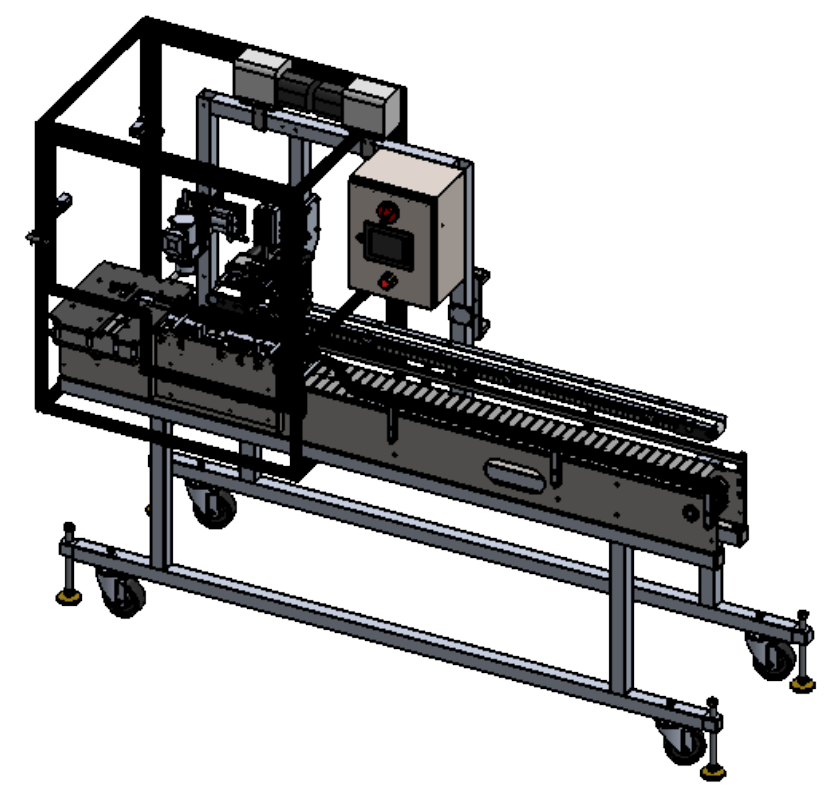

8 7 6 5 4 3 2 1

D
C
B
A

D
C
B
A

QTY: QTY
 Material: ASSY
 Stock size: ASSEMBLY
 Part Name: NRD FULL ASSEMBLY
 PART #: NRD FULL ASSEMBLY
 Date: 8/14/2024

Scale: 1:18

8 7 6 5 4 3 2 1