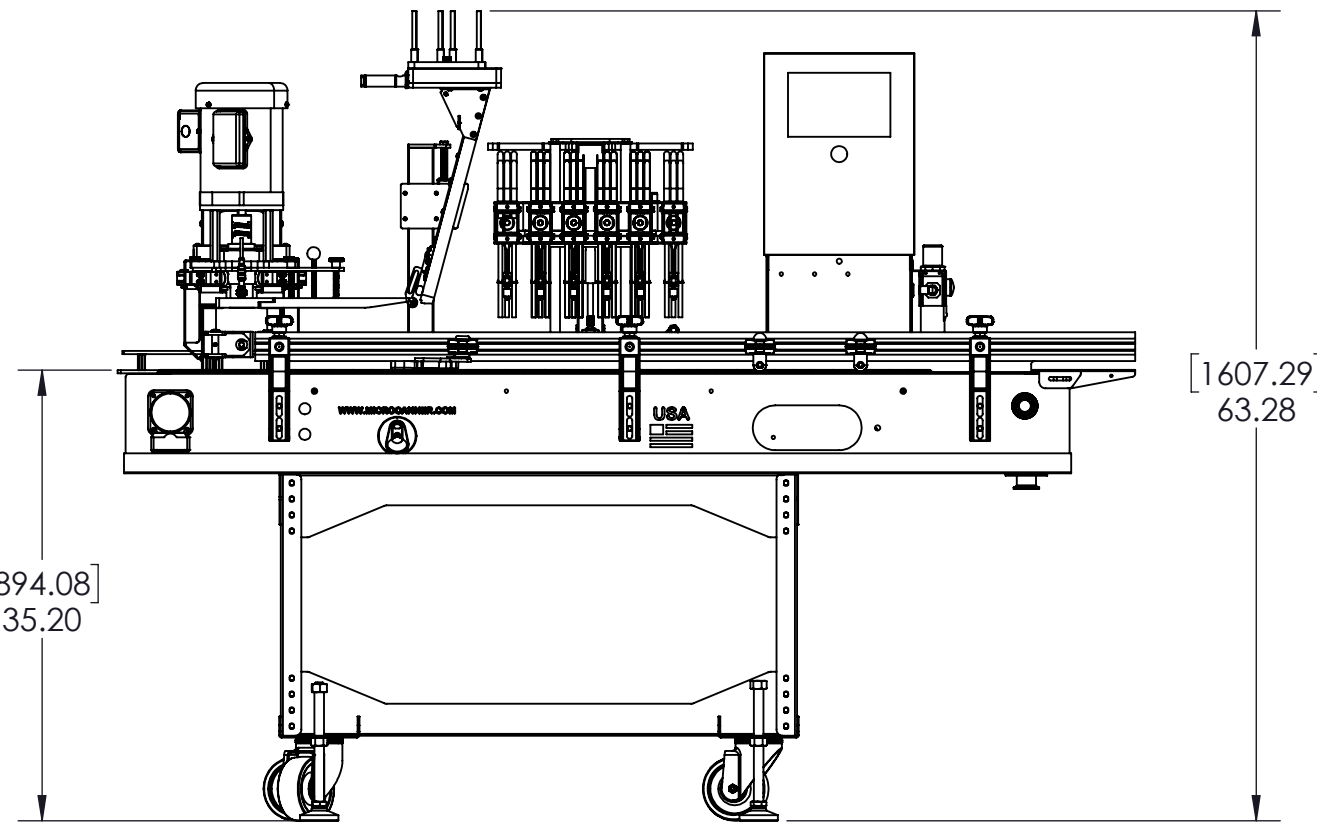

8 7 6 5 4 3 2 1

CAN EXIT HEIGHT [894.08] 35.20

QTY: 1  
 Material: ASSY  
 Stock size: ASSEMBLY  
 Part Name: SWIFT  
 PART #: MCZ-000 P1  
 Date: 3/31/2025

Scale: 1:15

8 7 6 5 4 3 2 1

8

7

6

C

B

B

A

A

[1607.29]  
63.28

CAN EXIT HEIGHT [894.08]  
35.20

QTY: 1  
 Material: ASSY  
 Stock size: ASSEMBLY  
 Part Name: SWIFT  
 PART #: MCZ-000 P1  
 Date: 3/31/2025

Scale: 1:20

8

7

6

5

4

3

2