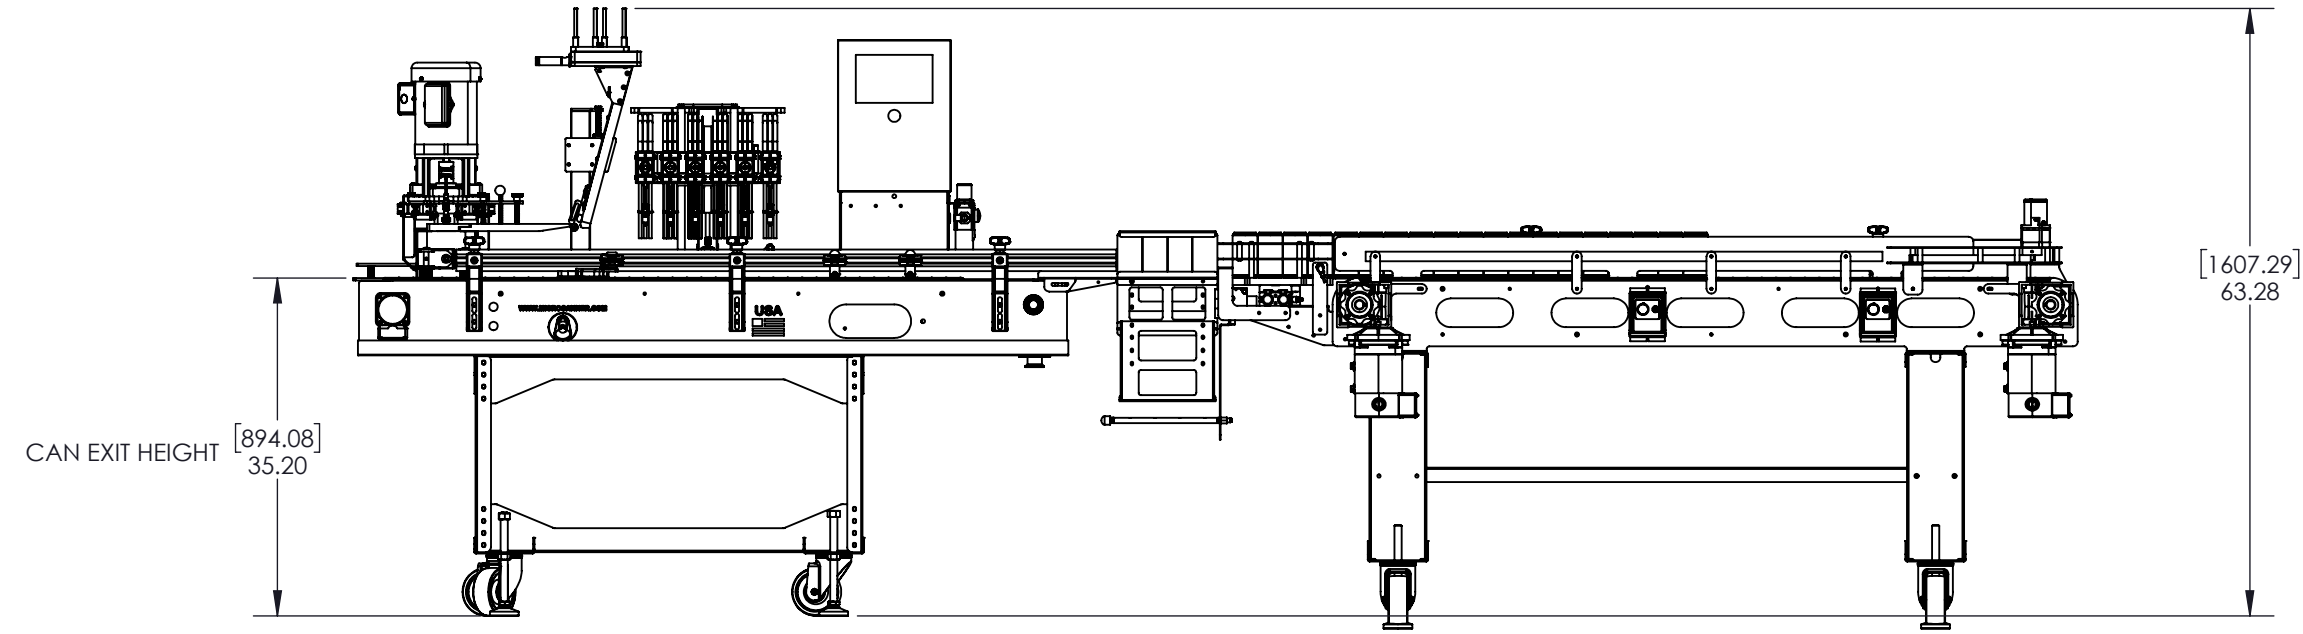

8 7 6 5 4 3 2 1

CAN EXIT HEIGHT [894.08] 35.20

QTY: 1  
 Material: ASSY  
 Stock size: ASSEMBLY  
 Part Name: SWIFT  
 PART #: MCZ-000 P1  
 Date: 3/31/2025

Scale: 1:15

8 7 6 5 4 3 2 1

8

7

6

C

B

B

A

A

[1607.29]  
63.28

CAN EXIT HEIGHT [894.08]  
35.20

QTY: 1  
 Material: ASSY  
 Stock size: ASSEMBLY  
 Part Name: SWIFT  
 PART #: MCZ-000 P1  
 Date: 3/31/2025

Scale: 1:20

8

7

6

5

4

3

2