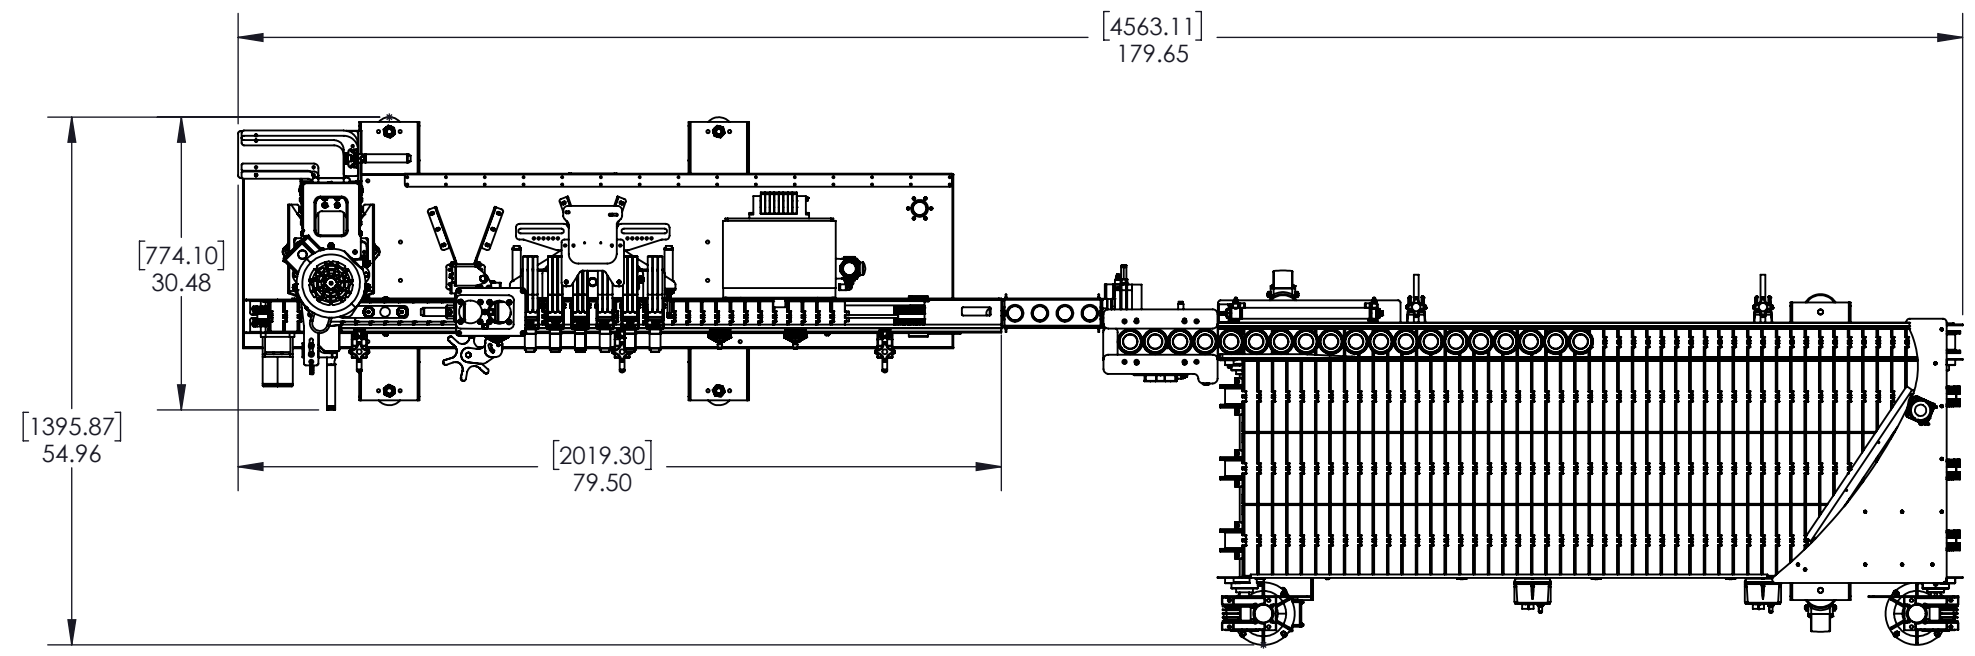

8 7 6 5 4 3 2 1

CAN EXIT HEIGHT [894.08] 35.20

QTY: 1  
 Material: ASSY  
 Stock size: ASSEMBLY  
 Part Name: SWIFT  
 PART #: MCZ-000 P1  
 Date: 3/31/2025

Scale: 1:15

8 7 6 5 4 3 2 1

8

7

6

C

B

B

A

A

[1607.29]  
63.28

CAN EXIT HEIGHT [894.08]  
35.20

QTY: 1  
 Material: ASSY  
 Stock size: ASSEMBLY  
 Part Name: SWIFT  
 PART #: MCZ-000 P1  
 Date: 3/31/2025

Scale: 1:20

8

7

6

5

4

3

2