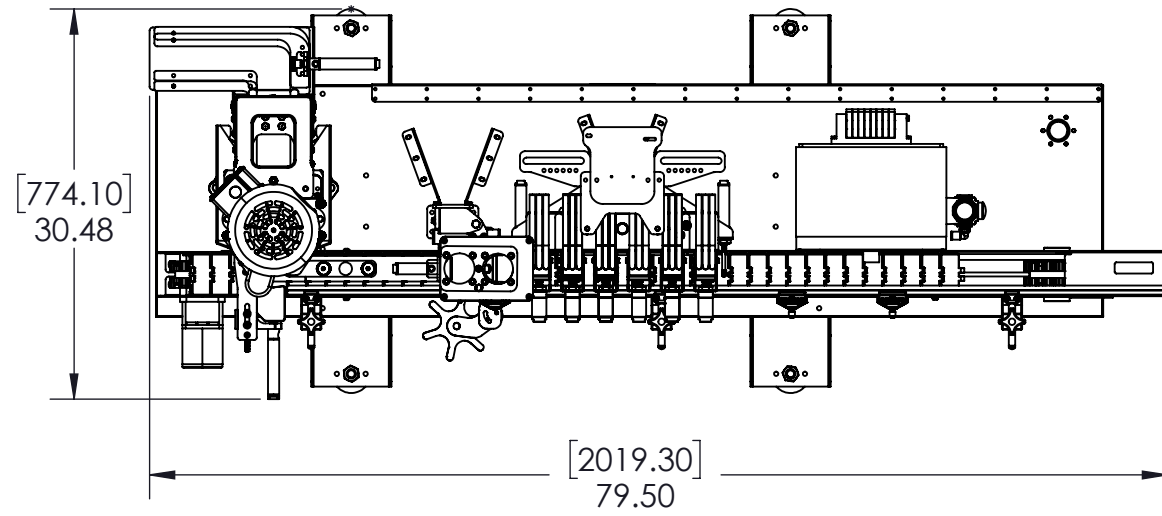

8 7 6 5 4 3 2 1

CAN EXIT HEIGHT [894.08] 35.20

QTY: 1  
 Material: ASSY  
 Stock size: ASSEMBLY  
 Part Name: SWIFT  
 PART #: MCZ-000 P1  
 Date: 3/31/2025

Scale: 1:15

8 7 6 5 4 3 2 1

8

7

6

C

B

B

A

A

[1607.29]  
63.28

CAN EXIT HEIGHT [894.08]  
35.20

QTY: 1  
 Material: ASSY  
 Stock size: ASSEMBLY  
 Part Name: SWIFT  
 PART #: MCZ-000 P1  
 Date: 3/31/2025

Scale: 1:20

8

7

6

5

4

3

2