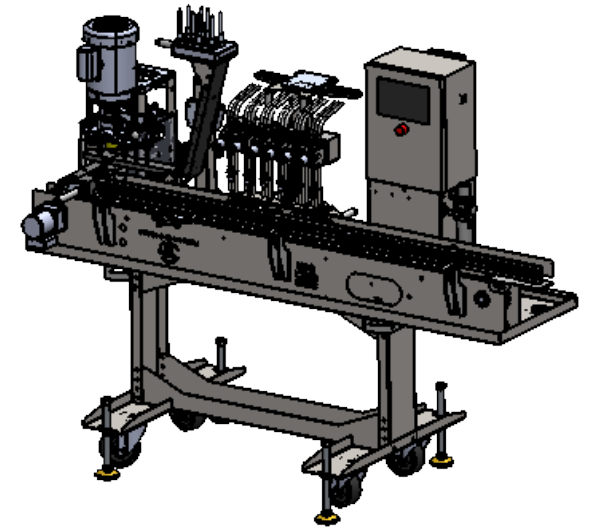

8 7 6 5 4 3 2 1

CAN EXIT HEIGHT [894.08] 35.20

QTY: 1  
 Material: ASSY  
 Stock size: ASSEMBLY  
 Part Name: SWIFT  
 PART #: MCZ-000 P1  
 Date: 3/31/2025

Scale: 1:15

8 7 6 5 4 3 2 1

8

7

6

C

B

B

A

A

[1607.29]  
63.28

CAN EXIT HEIGHT [894.08]  
35.20

QTY: 1  
 Material: ASSY  
 Stock size: ASSEMBLY  
 Part Name: SWIFT  
 PART #: MCZ-000 P1  
 Date: 3/31/2025

Scale: 1:20

8

7

6

5

4

3

2