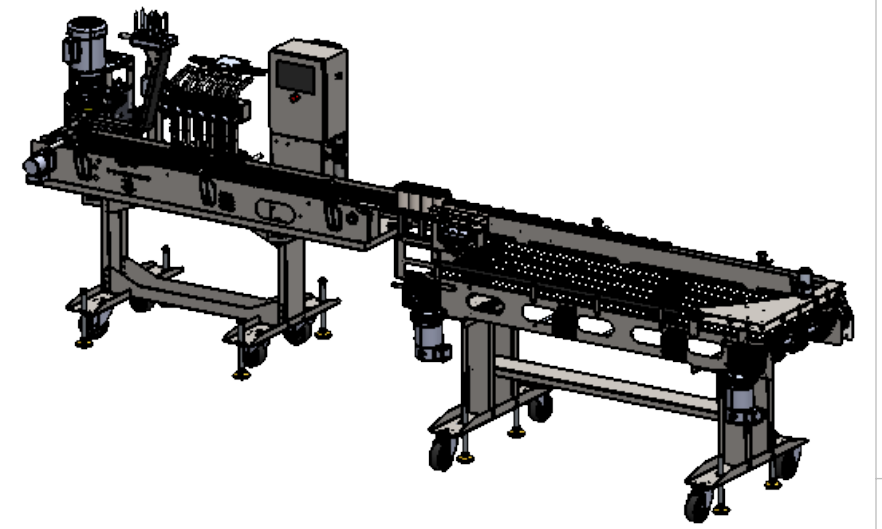

8 7 6 5 4 3 2 1

CAN EXIT HEIGHT [894.08] 35.20

QTY: 1  
 Material: ASSY  
 Stock size: ASSEMBLY  
 Part Name: SWIFT  
 PART #: MCZ-000 P1  
 Date: 3/31/2025

Scale: 1:15

8 7 6 5 4 3 2 1

8

7

6

C

B

B

A

A

[1607.29]  
63.28

CAN EXIT HEIGHT [894.08]  
35.20

QTY: 1  
 Material: ASSY  
 Stock size: ASSEMBLY  
 Part Name: SWIFT  
 PART #: MCZ-000 P1  
 Date: 3/31/2025

Scale: 1:20

8

7

6

5

4

3

2